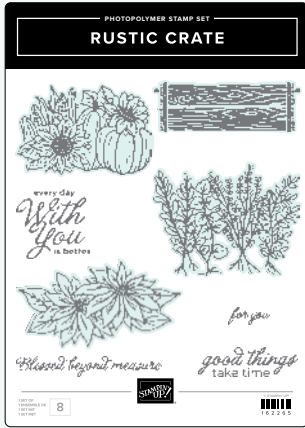

RUSTIC CRATE STAMP SET • 162265 | $28.00
RUSTIC CRATE DIES • 162267 | $47.00