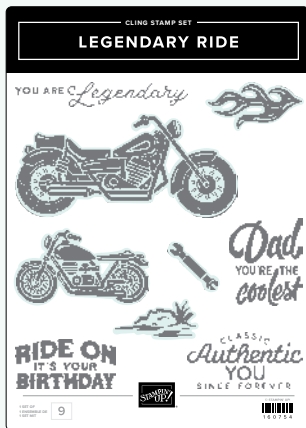

LEGENDARY RIDE STAMP SET • 160754 | $33.00 • **EN** **PR**
LEGENDARY RIDE DIES • 160762 | $44.00