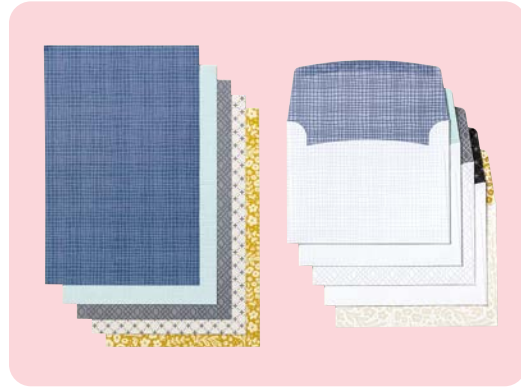

start with cards & envelopes

5 card bases and 5 envelopes.
Folded card size: 4-1/4" x 5-1/2" (10.8 x 14 cm).

SUNNY SPRINGS CARDS & ENVELOPES
163754 | \$11.00

CALMING CREEK CARDS & ENVELOPES
163753 | \$11.00