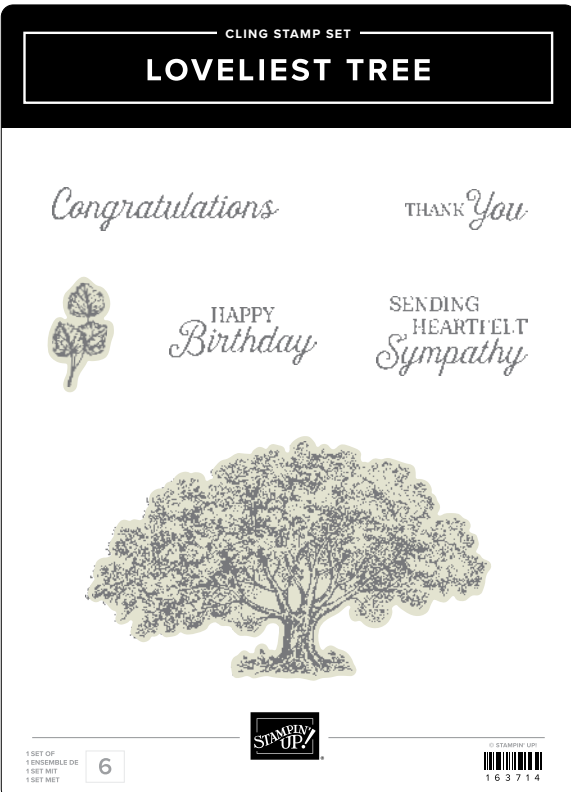

LOVELIEST TREE STAMP SET • 163714 | $28.00
6 cling stamps.