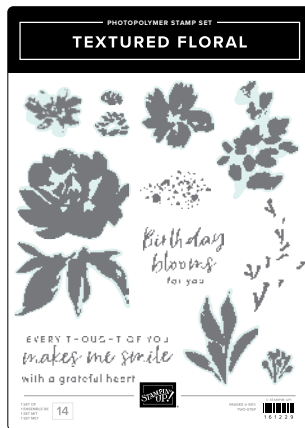

TEXTURED FLORAL STAMP SET • 161229 | $33.00
TEXTURED FLORAL DIES • 161231 | $47.00