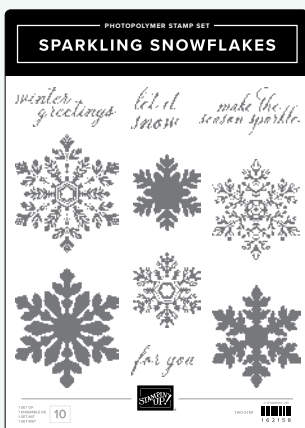

SPARKLING SNOWFLAKES STAMP SET • 162158 | $28.00 • **EN** **PR**
SPARKLING SNOWFLAKES TAG TOPPER PUNCH • 162164 | $37.00