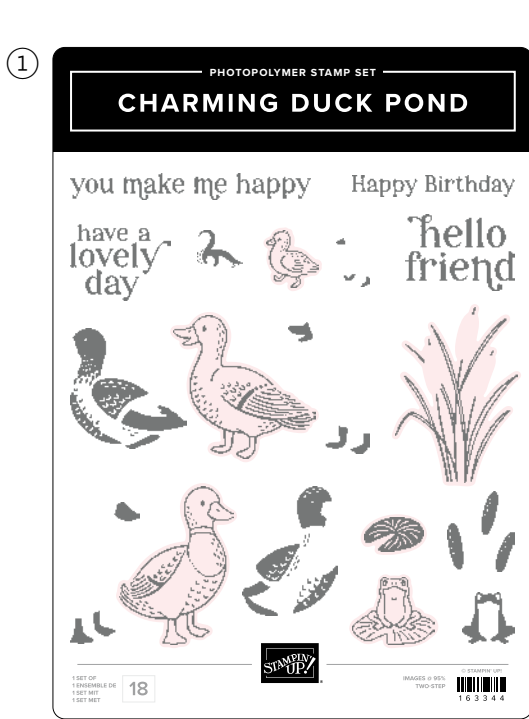

PRETTY IN PINK

PEACH PIE

BALMY BLUE

PRETTY PEACOCK

GRANNY APPLE GREEN

GRAY GRANITE

Lily pond lane

SUITE COLLECTION • 163354 | \$92.75 • **EN** **FR**

10% BUNDLED SAVINGS 1-2. **CHARMING DUCK POND BUNDLE** • 163350 | ~~\$72.00~~ \$64.75 • Stamp Set + Dies • **EN** **FR**
3. ADHESIVE-BACKED DAPPLED DOTS • 163353 | \$11.00 • 120 pieces. **4. LILY POND LANE 6" X 6" (15.2 X 15.2 CM)**
DESIGNER SERIES PAPER • 163342 | \$17.00 • 48 sheets.