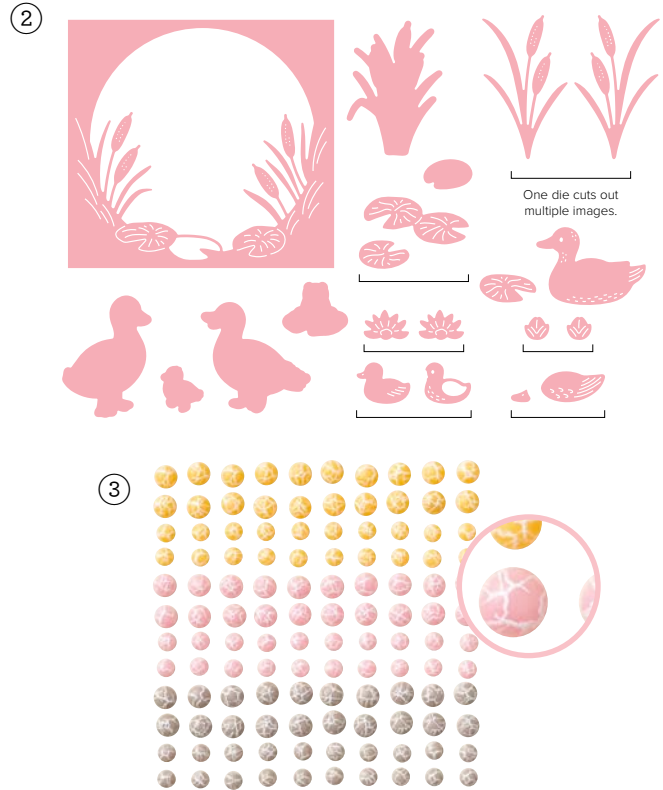

PRETTY IN PINK

PEACH PIE

BALMY BLUE

PRETTY PEACOCK

GRANNY APPLE GREEN

GRAY GRANITE

Lily pond lane

SUITE COLLECTION • 163354 | \$92.75 • **EN** **FR**

10% BUNDLED SAVINGS 1-2. **CHARMING DUCK POND BUNDLE** • 163350 | ~~\$72.00~~ \$64.75 • Stamp Set + Dies • **EN** **FR**
3. ADHESIVE-BACKED DAPPLED DOTS • 163353 | \$11.00 • 120 pieces. **4. LILY POND LANE 6" X 6" (15.2 X 15.2 CM)**
DESIGNER SERIES PAPER • 163342 | \$17.00 • 48 sheets.