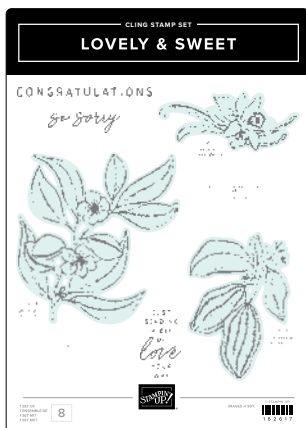

LOVELY & SWEET STAMP SET • 162617 | $36.00 • **EN** **PR**
LOVELY & SWEET DIES • 162626 | $44.00