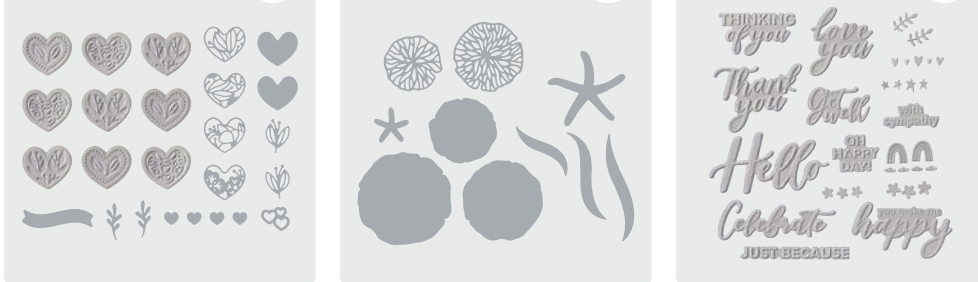

1. Ink your folder before running it through the Stampin' Cut & Emboss Machine.

2. Add ink to your paper after embossing.

3. Use a hybrid embossing folder to emboss and die cut at the same time.

Pretty Patterns