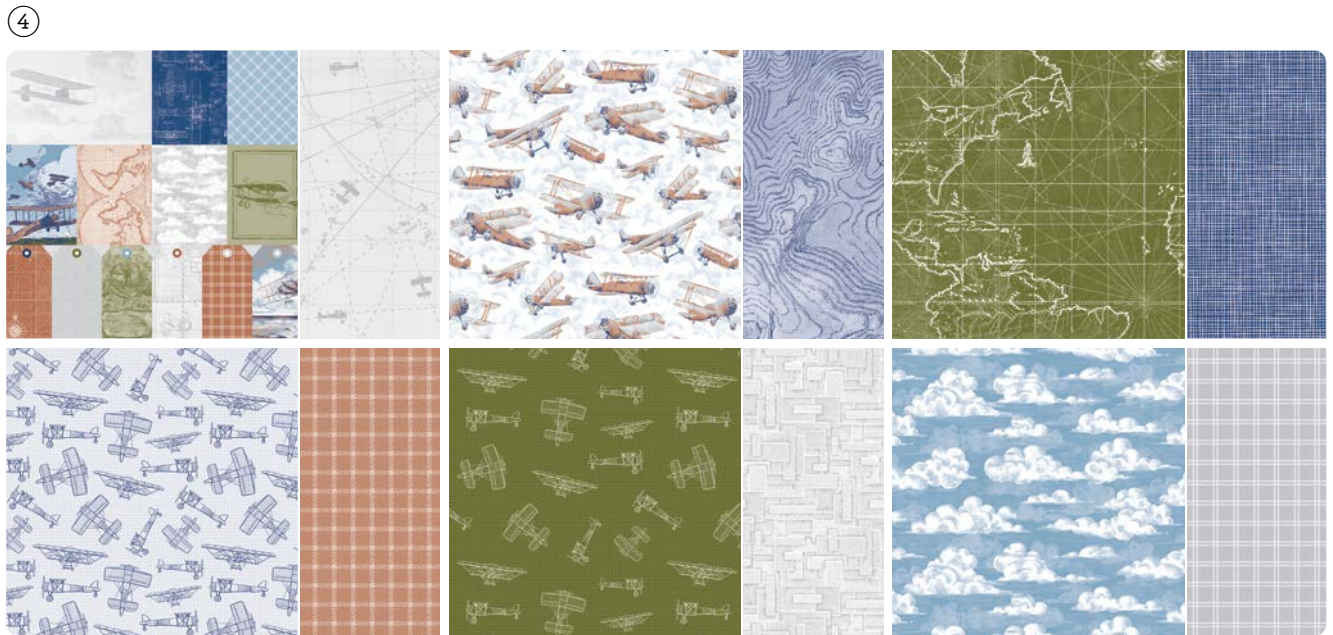

COPPER CLAY

MOSSY MEADOW

BOHO BLUE

NIGHT OF NAVY

SMOKY SLATE

take to the sky

SUITE COLLECTION • 163832 | \$101.50 • **EN** **FR**

10% **BUNDLED SAVINGS** 1-2. **ADVENTUROUS SKY BUNDLE** • 163447 | ~~\$81.00~~ \$72.75 • Stamp Set + Dies • **EN** **FR**