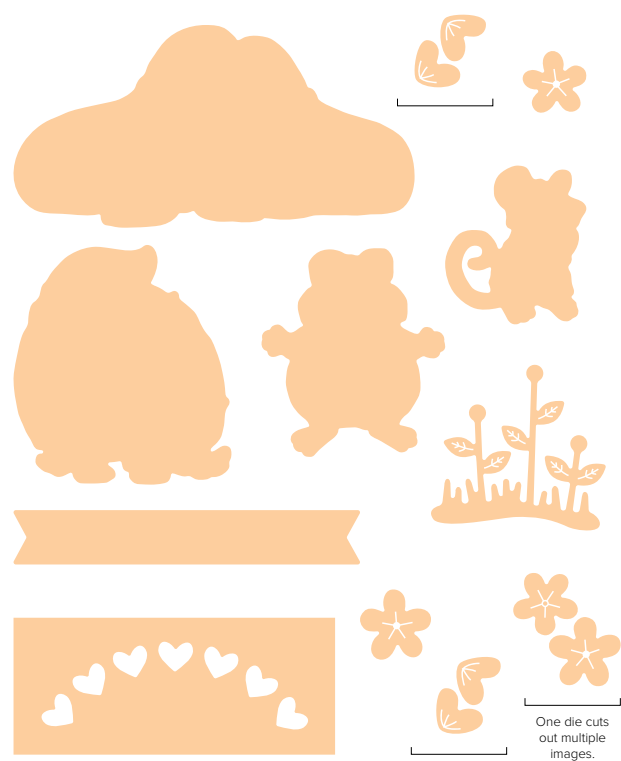

SENDING A BIG HUG SO IT'S THERE WHEN YOU NEED IT

I COULD JUST HUG YOU! SENDING BIRTHDAY HUGS THANKS

1 SET OF 10
1 ENSEMBLE DE 10
1 SET MEY 10

STAMPIN' UP!

IMAGES © 95%

163659

HEARTS & HUGS STAMP SET • 163659 | \$34.00
10 cling stamps • EN FR