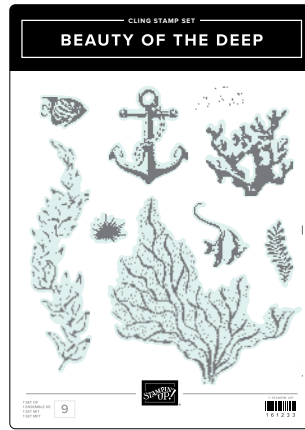

BEAUTY OF THE DEEP STAMP SET • 161233 | $34.00
BEAUTY OF THE DEEP DIES • 161236 | $45.00