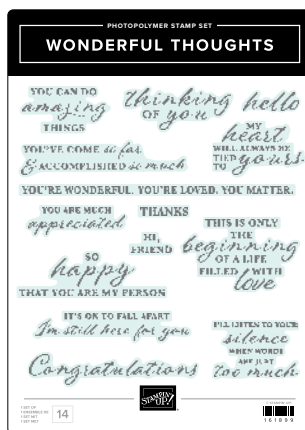

WONDERFUL THOUGHTS STAMP SET • 161899 | $34.00 • **BN** **PR**
WONDERFUL THOUGHTS DIES • 161491 | $47.00 • **BN** **PR**