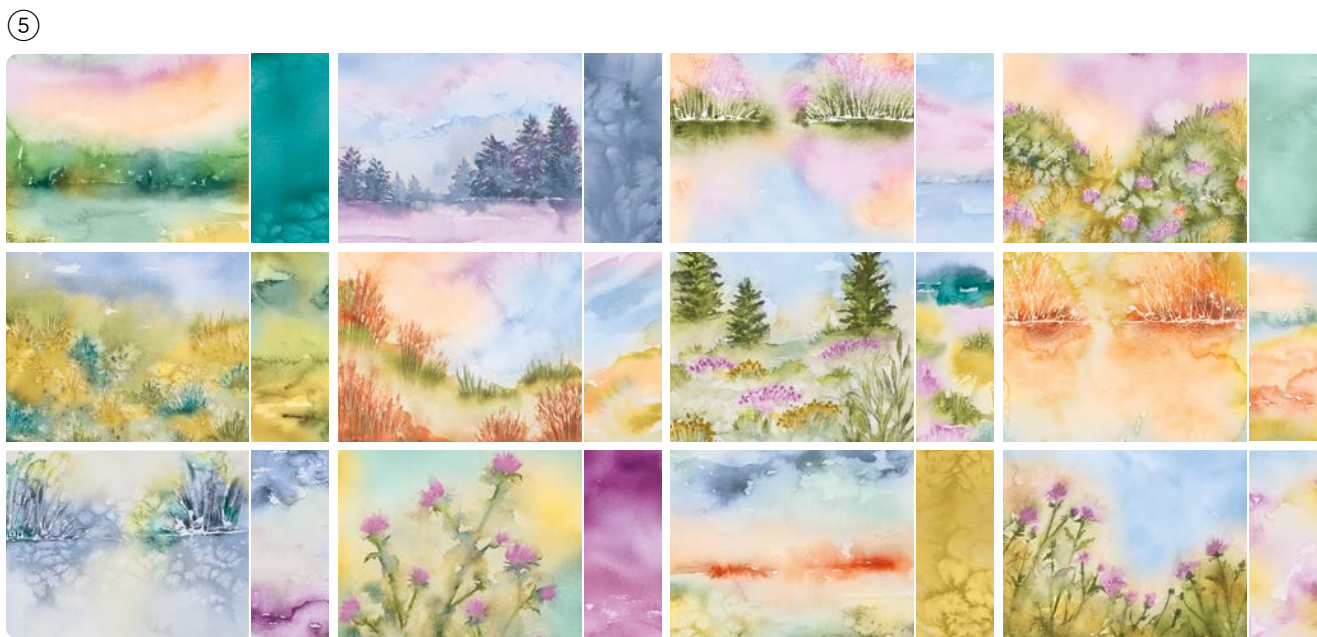

CAJUN CRAZE

CALYPSO CORAL

WILD WHEAT

MOSSY MEADOW

PRETTY PEACOCK

FRESH FREESIA

thoughtful journey

SUITE COLLECTION • 163320 | \$118.75 • **EN** **FR**