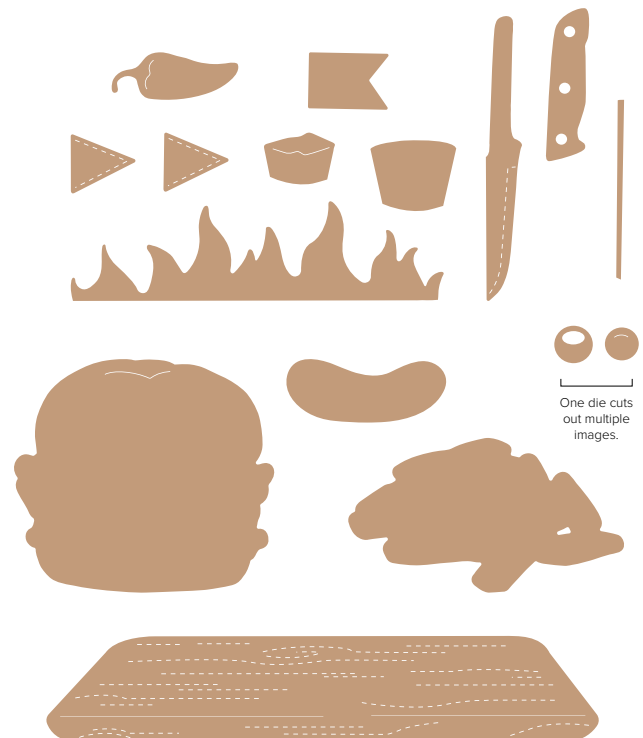

BUNDLES

10%
BUNDLED SAVINGS

bistro burger bundle

163650 | \$71.00 \$63.75 • Stamp Set + Dies

BISTRO BURGER STAMP SET • 163648 | \$32.00
7 cling stamps.

One die cuts out multiple images.

BISTRO BURGER DIES • 163649 | \$39.00
15 dies. Largest die: 4-7/8" x 1" (12.4 x 2.5 cm).