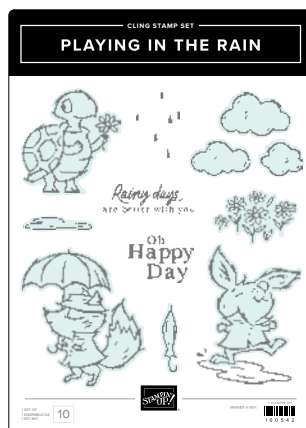

PLAYING IN THE RAIN STAMP SET • 160542 | $36.00 • **EN** **PR**
PLAYING IN THE RAIN DIES • 160550 | $48.00