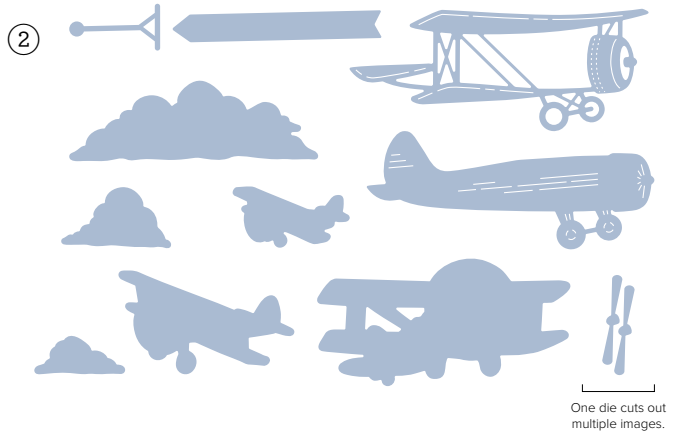

COPPER CLAY

MOSSY MEADOW

BOHO BLUE

NIGHT OF NAVY

SMOKY SLATE

take to the sky

SUITE COLLECTION • 163832 | \$101.50 • **EN** **FR**

10% **BUNDLED SAVINGS** 1-2. **ADVENTUROUS SKY BUNDLE** • 163447 | ~~\$81.00~~ \$72.75 • Stamp Set + Dies • **EN** **FR**