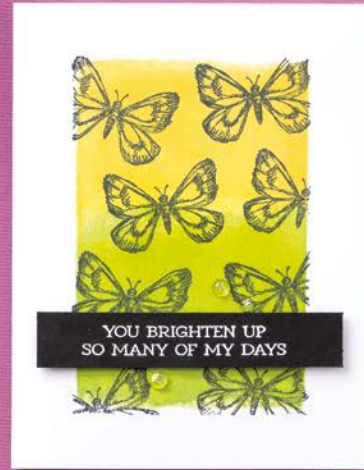

Lovely Layers

Use Blending Brushes to brush ink over masks in sequential order.

ENDURING BEAUTY
DECORATIVE MASKS • 162673 | $17.00
5 masks.

BLENDING BRUSHES • 153611 | $21.00
3 brushes.

SKETCHED
BUTTERFLIES
STAMP SET
163490 | $36.00

Masks are numbered and include notched guides for easy alignment.

CRAFTING TECHNIQUES

Make a Scene

Masking paper can help you build a realistic scene. Simply stamp your image on masking paper, fussy cut, then place over the image you want to keep clean before stamping again.

STAMPIN' UP! MASKING PAPER • 155480 | $9.75
12 sheets.

Tape a Shape

Cut a shape, such as this cloud, from Masking Paper and apply to cardstock, then use a Blending Brush to paint the sky blue.

SMALL BLENDING BRUSHES • 160518 | $20.00
3 brushes.